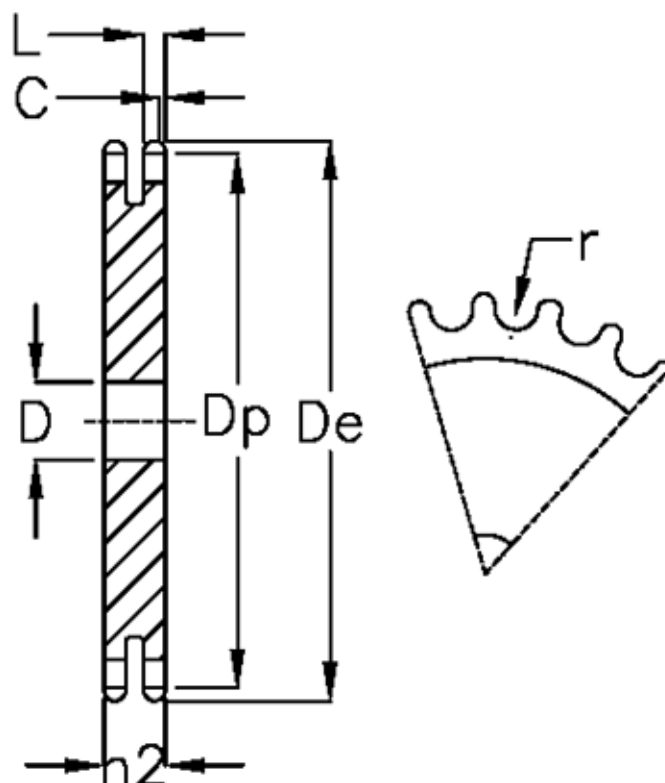

Article number: 616022006059

Description: Plate wheel 10 B-2 Z=59 duplex

Measures

C	= 2
D	= 25
De	= 305.7
Dp	= 298.27
For chain size	= 5/8 x 3/8
For chain type	= 10 B-2
h2	= 25.5
L	= 9

Number of teeth	= 59
r	= 10.16